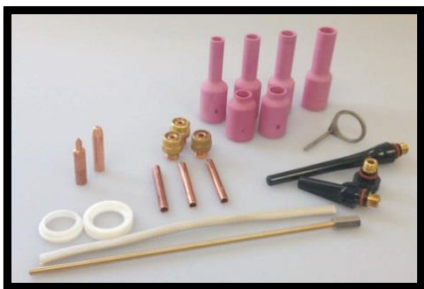

CONSUMABLES -LARGE CONFIGURATION (CON'T)

Nozzles - Con't

77700575	LARGE CERAMIC NOZZLE #6XL (3/8")
77700576	LARGE CERAMIC NOZZLE #8XL (1/2")
77700577	LARGE CERAMIC NOZZLE #10XL (5/8")
77700578	LARGE CERAMIC NOZZLE #12XL (3/4")
77700585	LARGE CERAMIC NOZZLE #6XXL (3/8")
77700586	LARGE CERAMIC NOZZLE #8XXL (1/2")
77700587	LARGE CERAMIC NOZZLE #10XXL (5/8")
77700588	LARGE CERAMIC NOZZLE #12XXL (3/4")

Back Caps

77700240	18SC SHORT BACK CAP
77700241	18SC MEDIUM BACK CAP
77700242	18SC LARGE BACK CAP

Spare Parts Box - Large

77701000-B	TIP TIG WP 18 SC CONSUMABLE PARTS KIT - LARGE

CONSUMABLES - MEDIUM CONFIGURATION

Gas Lens

99900024	TIP TIG GAS LENS 3/32 18SC SMALL
99900026	TIP TIG GAS LENS 1/8 18SC SMALL
99900028	TIP TIG GAS LENS 5/32 18SC SMALL

Collets

99901031	18SC HD JUMBO COLLET 3/32"
99901032	18SC HD JUMBO COLLET 1/8"
99901033	18SC HD JUMBO COLLET 5/32"