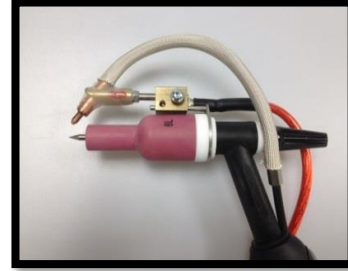

INTERNAL PARTS

1	99906010	TIP TIG TORCH POWER CABLE 10mm ² , 4,25m
2	77700198	TIP TIG TORCH BLUE WATER HOSE WITH CONNECTION FITTING
3	99906018	TIP TIP GREY CONNECTING CABLE 4*0,5mm ² (14.5ft)
4	60000112-A	HOTWIRE (RED) CABLE ASSEMBLY (16ft)
5	99906016	TIP TIG TORCH GAS HOSE, BLACK ID3-W1 (12.5ft)
	99906212	TIP TIG BLACK LINER Ø 4,8*2,3mm w/180mm WIRE FEED CONDUIT (15FT)
	99906213	TIP TIG BLACK LINER Ø 4,8*2,3mm W/ WIRE FEED CONDUIT (20.5ft)
	99906225	TIP TIG ORANGE LINER WITH BRONZE SPIRAL LINER (14ft)
	99906226	TIP TIG ORANGE LINER WITH BRONZE SPIRAL (20.5ft)
	99906227	TIP TIG ORANGE LINER WITH BRONZE SPIRAL (23 ft)

TORCH BODY

99903360 TIP TiG WP 18SC TORCH BODY

FEEDER CONNECTION PARTS (FROM LEFT TO RIGHT)

- 1 60000158 MALE DINSE CONNECTOR (HOTWIRE CABLE)
- 2 95500386 TIP TiG BRASS WATER INLET CONNECTOR G3/8" RH (BLUE HOSE)
- 3 77700158 TIP TiG GAS CONNECTION NUT - G1/4" RH (BLACK HOSE)
- 4 77700356 SERIES 5-PIN BAJONET CONNECTOR (GREY CABLE)
- 5 95500388 TIP TiG CURRENT/WATER CONNECTION NUT G3/8" LH (Power Cable)
- 6 95500810 TIP TiG hand torch central connection complete

HANDLE PARTS

Current Assembly

Switch Assembly

Older Style

CURRENT ASSEMBLY

- 99903436 TIP TiG TORCH HANDLE
- 99903438 TIP TiG GREY PUSH BUTTON TORCH SWITCH ASSEMBLY WITH COVER
- 99903439 TIP TiG TORCH HANDLE SWITCH WITH 30cm CABLE (ASSEMBLY)

OLDER STYLE

- 99903405 TIP TiG HANDLE ERGO ROCKER SWITCH

CONSUMABLES - LARGE CONFIGURATION

Gas Lens

- 99900524 18SC GAS LENS 3/32" - LARGE
- 99900526 18SC GAS LENS 1/8" - LARGE
- 99900528 18SC GAS LENS 5/32" - LARGE