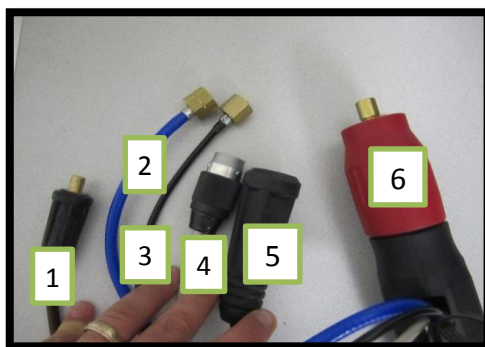

TIP TIG HOTWIRE 18 SUPER COOL TORCH

Materials: Steel/Stainless/Aluminum
Duty Cycle 400A / 100%

COMPLETE TORCH ASSEMBLY

20002900	TIP TIG 18 SC HW TORCH WITH ORANGE LINER (14FT)
20002465	TIP TIG 18 SC TORCH W/ORANGE LINER (STEEL/STAINLESS/ALUM) (20.5 FT)

INTERNAL PARTS

1	99906010	TIP TIG TORCH POWER CABLE 10mm ² , 4,25m
2	77700198	TIP TIG TORCH BLUE WATER HOSE WITH CONNECTION FITTING
3	99906018	TIP TIP GREY CONNECTING CABLE 4*0,5mm ² (14.5ft)
4	60000112-A	HOTWIRE (RED) CABLE ASSEMBLY (16ft)
5	99906016	TIP TIG TORCH GAS HOSE, BLACK ID3-W1 (12.5ft)
	99906212	TIP TIG BLACK LINER Ø 4,8*2,3mm w/180mm WIRE FEED CONDUIT (15FT)
	99906213	TIP TIG BLACK LINER Ø 4,8*2,3mm W/ WIRE FEED CONDUIT (20.5ft)
	99906225	TIP TIG ORANGE LINER WITH BRONZE SPIRAL LINER (14ft)
	99906226	TIP TIG ORANGE LINER WITH BRONZE SPIRAL (20.5ft)
	99906227	TIP TIG ORANGE LINER WITH BRONZE SPIRAL (23 ft)

TORCH BODY

99903360 TIP TiG WP 18SC TORCH BODY

FEEDER CONNECTION PARTS (FROM LEFT TO RIGHT)

- 1 60000158 MALE DINSE CONNECTOR (HOTWIRE CABLE)
- 2 95500386 TIP TiG BRASS WATER INLET CONNECTOR G3/8" RH (BLUE HOSE)
- 3 77700158 TIP TiG GAS CONNECTION NUT - G1/4" RH (BLACK HOSE)
- 4 77700356 SERIES 5-PIN BAJONET CONNECTOR (GREY CABLE)
- 5 95500388 TIP TiG CURRENT/WATER CONNECTION NUT G3/8" LH (Power Cable)
- 6 95500810 TIP TiG hand torch central connection complete