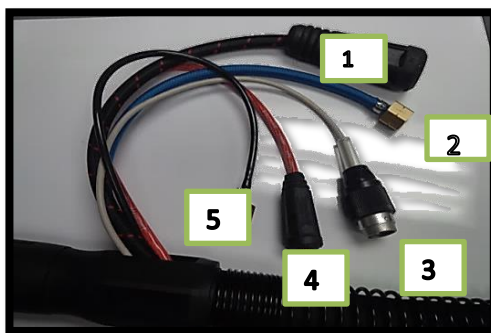

TIP TIG HOTWIRE 18 SUPER COOL TORCH

Materials: Steel/Stainless/Aluminum
Duty Cycle 400A / 100%

COMPLETE TORCH ASSEMBLY

20002900	TIP TIG 18 SC HW TORCH WITH ORANGE LINER (14FT)
20002465	TIP TIG 18 SC TORCH W/ORANGE LINER (STEEL/STAINLESS/ALUM) (20.5 FT)

INTERNAL PARTS

1	99906010	TIP TIG TORCH POWER CABLE 10mm ² , 4,25m
2	77700198	TIP TIG TORCH BLUE WATER HOSE WITH CONNECTION FITTING
3	99906018	TIP TIP GREY CONNECTING CABLE 4*0,5mm ² (14.5ft)
4	60000112-A	HOTWIRE (RED) CABLE ASSEMBLY (16ft)
5	99906016	TIP TIG TORCH GAS HOSE, BLACK ID3-W1 (12.5ft)
	99906212	TIP TIG BLACK LINER Ø 4,8*2,3mm w/180mm WIRE FEED CONDUIT (15FT)
	99906213	TIP TIG BLACK LINER Ø 4,8*2,3mm W/ WIRE FEED CONDUIT (20.5ft)
	99906225	TIP TIG ORANGE LINER WITH BRONZE SPIRAL LINER (14ft)
	99906226	TIP TIG ORANGE LINER WITH BRONZE SPIRAL (20.5ft)
	99906227	TIP TIG ORANGE LINER WITH BRONZE SPIRAL (23 ft)

TORCH BODY

99903360 TIP TiG WP 18SC TORCH BODY

FEEDER CONNECTION PARTS (FROM LEFT TO RIGHT)

- 1 60000158 MALE DINSE CONNECTOR (HOTWIRE CABLE)
- 2 95500386 TIP TiG BRASS WATER INLET CONNECTOR G3/8" RH (BLUE HOSE)
- 3 77700158 TIP TiG GAS CONNECTION NUT - G1/4" RH (BLACK HOSE)
- 4 77700356 SERIES 5-PIN BAJONET CONNECTOR (GREY CABLE)
- 5 95500388 TIP TiG CURRENT/WATER CONNECTION NUT G3/8" LH (Power Cable)
- 6 95500810 TIP TiG hand torch central connection complete