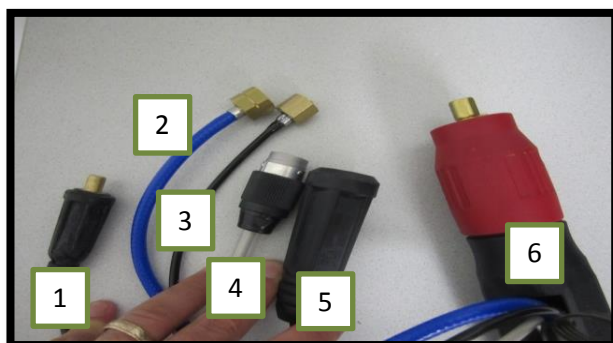

TORCH BODY

77700236 TIP TiG TORCH BODY 20 FLEX HEAD

FEEDER CONNECTION PARTS (FROM LEFT TO RIGHT)

1	60000158	MALE DINSE CONNECTOR (RED HOT WIRE)
2	95500386	TIP TiG BRASS WATER INLET CONNECTOR G3/8" RH (BLUE HOSE)
3	77700158	TIP TiG GAS CONNECTION NUT - G1/4" RH (BLACK HOSE)
4	77700356	SERIES 5- PIN BAJONET CONNECTOR (GREY CABLE)
5	95500388	CURRENT/WATER CONNECTION BRASS NUT G3/8" LH (POWER CABLE)
6	n/a	TORCH CONNECTION (No replacement Available)
	77700760	TIP TiG TORCH BRASS END NUT (M10X1)