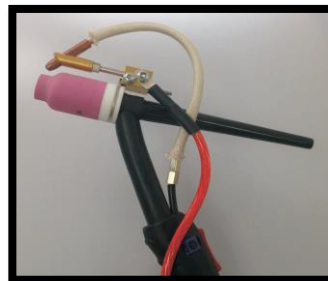

CONSUMABLES - LARGE CONFIGURATION (20)

Gas Lens

99900110	20SC HD LARGE GAS LENS 1/16"
99900112	20SC HD LARGE GAS LENS 3/32"
99900114	20SC HD LARGE GAS LENS 1/8"

Collets

77700455	20SC HD COLLET 1/16"
77700456	20SC HD COLLET 3/32"
77700457	20SC HD COLLET 1/8"

Ring

77700630	TIP TIG BLOCK HOLDER - OUTSIDE PIN
77700631	TIP TIG BLOCK HOLDER - INSIDE PIN

Insulator - Standard

77700370	TIP TIG WP20 SC RING INSULATOR
77700607	TIP TIG 20SC NOZZLE INSULATOR - LARGE

Nozzles

77700530	LARGE CERAMIC NOZZLE #6 (3/8")
77700532	LARGE CERAMIC NOZZLE #8 (1/2")
77700533	LARGE CERAMIC NOZZLE #10 (5/8")
77700534	LARGE CERAMIC NOZZLE #12 (3/4")

Back Caps

99903008	TIP TIG 20SC BACK CAP - SMALL
99903009	TIP TIG 20SC BACK CAP - MEDIUM
99903010	TIP TIG 20SC BACK CAP - LARGE

Spare Parts Box

77701030-A	TIP TIG - SPARE PARTS BOX , WP20 SC - LARGE (ASSEMBLY)