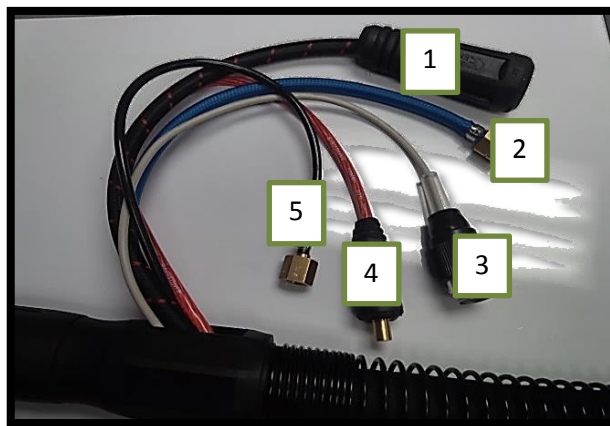

### INTERNAL PARTS

1	99906010	TIP TIP TORCH POWER CABLE 10mm <sup>2</sup> (14 ft)
2	77700198	TIP TIP TORCH BLUE WATER HOSE WITH CONNECTION FITTING
3	99906018	TIP TIP GREY CONNECTING CABLE 4*0,5mm <sup>2</sup> (14.5ft)
4	60000112-A	HOTWIRE (RED) CABLE ASSEMBLY (16ft)
5	99906016	TIP TIP TORCH GAS HOSE, BLACK ID3-W1 - (14.5ft)
	99906212	TIP TIP BLACK LINER Ø 4,8*2,3m w/180mm WIRE FEED CONDUIT (14.5ft)
	99906213	TIP TIP BLACK LINER Ø 4,8*2,3mm w/180mm WIRE FEEN CONDUIT (20.5ft)
	99906225	TIP TIP ORANGE LINER WITH BRONZE SPIRAL LINER (14ft)
	99906226	TIP TIP ORANGE LINER WITH BRONZE SPIRAL (20.5ft)
	99906227	TIP TIP ORANGE LINER WITH BRONZE SPIRAL (23 ft)