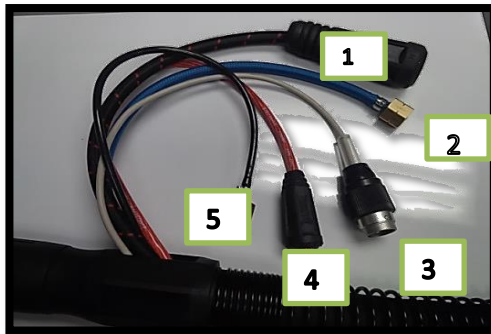

TIP TIG HOTWIRE 18 SUPER COOL TORCH

Materials: Steel/Stainless/Aluminum
Duty Cycle 400A / 100%

COMPLETE TORCH ASSEMBLY

- 10002461 TIP TIG 18 SC HW TORCH WITH ORANGE LINER (14FT)
- 10002465 TIP TIG 18 SC TORCH W/ORANGE LINER (STEEL/STAINLESS/ALUM) (20.5 FT)
- 10002463 TIP TIG HW 18 SC TORCH WITH U/D BUTTON AND ORANGE LINER (14 FT)

INTERNAL PARTS

- 1 99906010 TIP TIG TORCH POWER CABLE 10mm², 4,25m
- 2 77700198 TIP TIG TORCH BLUE WATER HOSE WITH CONNECTION FITTING
- 3 99906018 TIP TIP GREY CONNECTING CABLE 4*0,5mm² (14.5ft)
- 4 60000112-A HOTWIRE (RED) CABLE ASSEMBLY (16ft)
- 5 99906016 TIP TIG TORCH GAS HOSE, BLACK ID3-W1 (12.5ft)
- 99906212 TIP TIG BLACK LINER Ø 4,8*2,3mm w/180mm WIRE FEED CONDUIT (15FT)
- 99906213 TIP TIG BLACK LINER Ø 4,8*2,3mm W/ WIRE FEED CONDUIT (20.5ft)
- 99906225 TIP TIG ORANGE LINER WITH BRONZE SPIRAL LINER (14ft)
- 99906226 TIP TIG ORANGE LINER WITH BRONZE SPIRAL (20.5ft)
- 99906227 TIP TIG ORANGE LINER WITH BRONZE SPIRAL (23 ft)

TORCH BODY

99903360 TIP TIG WP 18SC TORCH BODY

FEEDER CONNECTION PARTS (FROM LEFT TO RIGHT)

1	60000158	MALE DINSE CONNECTOR (HOTWIRE CABLE)
2	95500386	TIP TIG BRASS WATER INLET CONNECTOR G3/8" RH (BLUE HOSE)
3	77700158	TIP TIG GAS CONNECTION NUT - G1/4" RH (BLACK HOSE)
4	77700356	SERIES 5-PIN BAJONET CONNECTOR (GREY CABLE)
5	95500388	TIP TIG CURRENT/WATER CONNECTION NUT G3/8" LH (Power Cable)
6	n/a	TORCH CONNECTION (No replacement Available)
	77700760	TIP TIG TORCH BRASS END NUT (M10X1)