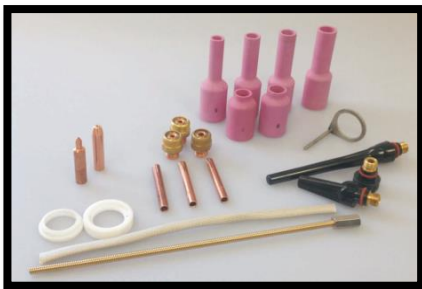

COMSUMABLES -LARGE CONFIGURATION (CON'T)

Nozzles - Con't

77700575	LARGE CERAMIC NOZZLE #6XL (3/8")
77700576	LARGE CERAMIC NOZZLE #8XL (1/2")
77700577	LARGE CERAMIC NOZZLE #10XL (5/8")
77700578	LARGE CERAMIC NOZZLE #12XL (3/4")
77700585	LARGE CERAMIC NOZZLE #6XXL (3/8")
77700586	LARGE CERAMIC NOZZLE #8XXL (1/2")
77700587	LARGE CERAMIC NOZZLE #10XXL (5/8")
77700588	LARGE CERAMIC NOZZLE #12XXL (3/4")

Back Caps

77700240	18SC SHORT BACK CAP
77700241	18SC MEDIUM BACK CAP
77700242	18SC LARGE BACK CAP

Spare Parts Box - Large

77701000-A	TIP TIG WP 18 SC CONSUMABLE PARTS KIT - LARGE

CONSUMABLES - MEDIUM CONFIGURATION

Gas Lens

99900024	TIP TIG GAS LENS 3/32 18SC SMALL
99900026	TIP TIG GAS LENS 1/8 18SC SMALL
99900028	TIP TIG GAS LENS 5/32 18SC SMALL

Collets

99901031	18SC HD JUMBO COLLET 3/32"
99901032	18SC HD JUMBO COLLET 1/8"
99901033	18SC HD JUMBO COLLET 5/32"