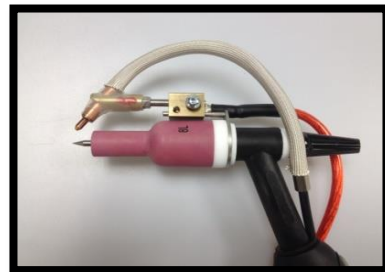

INTERNAL PARTS

- 1 99906010 TIP TIG TORCH POWER CABLE 10mm², 4,25m
- 2 77700198 TIP TIG TORCH BLUE WATER HOSE WITH CONNECTION FITTING
- 3 99906018 TIP TIP GREY CONNECTING CABLE 4*0,5mm² (14.5ft)
- 4 60000112-A HOTWIRE (RED) CABLE ASSEMBLY (16ft)
- 5 99906016 TIP TIG TORCH GAS HOSE, BLACK ID3-W1 (12.5ft)
- 99906212 TIP TIG BLACK LINER Ø 4,8*2,3mm w/180mm WIRE FEED CONDUIT (15FT)
- 99906213 TIP TIG BLACK LINER Ø 4,8*2,3mm W/ WIRE FEED CONDUIT (20.5ft)
- 99906225 TIP TIG ORANGE LINER WITH BRONZE SPIRAL LINER (14ft)
- 99906226 TIP TIG ORANGE LINER WITH BRONZE SPIRAL (20.5ft)
- 99906227 TIP TIG ORANGE LINER WITH BRONZE SPIRAL (23 ft)

TORCH BODY

99903360 TIP TIG WP 18SC TORCH BODY

FEEDER CONNECTION PARTS (FROM LEFT TO RIGHT)

1	60000158	MALE DINSE CONNECTOR (HOTWIRE CABLE)
2	95500386	TIP TIG BRASS WATER INLET CONNECTOR G3/8" RH (BLUE HOSE)
3	77700158	TIP TIG GAS CONNECTION NUT - G1/4" RH (BLACK HOSE)
4	77700356	SERIES 5-PIN BAJONET CONNECTOR (GREY CABLE)
5	95500388	TIP TIG CURRENT/WATER CONNECTION NUT G3/8" LH (Power Cable)
6	n/a	TORCH CONNECTION (No replacement Available)
	77700760	TIP TIG TORCH BRASS END NUT (M10X1)

HANDLE PARTS

Current Assembly

Switch Assembly

Older Style

CURRENT ASSEMBLY

99903436	TIP TIG TORCH HANDLE
99903438	TIP TIG GREY PUSH BUTTON TORCH SWITCH ASSEMBLY WITH COVER
99903439	TIP TIG TORCH HANDLE SWITCH WITH 30cm CABLE (ASSEMBLY)

OLDER STYLE

99903405	TIP TIG HANDLE ERGO ROCKER SWITCH
----------	-----------------------------------

CONSUMABLES - LARGE CONFIGURATION

Gas Lens

- 99900524 18SC GAS LENS 3/32" - LARGE
- 99900526 18SC GAS LENS 1/8" - LARGE
- 99900528 18SC GAS LENS 5/32" - LARGE