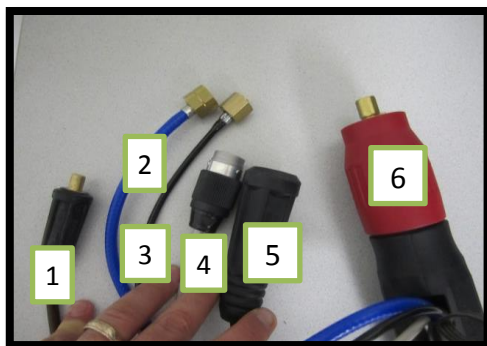

TIP TIG HOTWIRE 18 SUPER COOL TORCH

Materials: Steel/Stainless/Aluminum
Duty Cycle 400A / 100%

COMPLETE TORCH ASSEMBLY

- 10002461 TIP TIG 18 SC HW TORCH WITH ORANGE LINER (14FT)
- 10002465 TIP TIG 18 SC TORCH W/ORANGE LINER (STEEL/STAINLESS/ALUM) (20.5 FT)
- 10002463 TIP TIG HW 18 SC TORCH WITH U/D BUTTON AND ORANGE LINER (14 FT)

INTERNAL PARTS

- 1 99906010 TIP TIG TORCH POWER CABLE 10mm², 4,25m
- 2 77700198 TIP TIG TORCH BLUE WATER HOSE WITH CONNECTION FITTING
- 3 99906018 TIP TIP GREY CONNECTING CABLE 4*0,5mm² (14.5ft)
- 4 60000112-A HOTWIRE (RED) CABLE ASSEMBLY (16ft)
- 5 99906016 TIP TIG TORCH GAS HOSE, BLACK ID3-W1 (12.5ft)
- 99906212 TIP TIG BLACK LINER Ø 4,8*2,3mm w/180mm WIRE FEED CONDUIT (15FT)
- 99906213 TIP TIG BLACK LINER Ø 4,8*2,3mm W/ WIRE FEED CONDUIT (20.5ft)
- 99906225 TIP TIG ORANGE LINER WITH BRONZE SPIRAL LINER (14ft)
- 99906226 TIP TIG ORANGE LINER WITH BRONZE SPIRAL (20.5ft)
- 99906227 TIP TIG ORANGE LINER WITH BRONZE SPIRAL (23 ft)

TORCH BODY

99903360 TIP TIG WP 18SC TORCH BODY

FEEDER CONNECTION PARTS (FROM LEFT TO RIGHT)

1	60000158	MALE DINSE CONNECTOR (HOTWIRE CABLE)
2	95500386	TIP TIG BRASS WATER INLET CONNECTOR G3/8" RH (BLUE HOSE)
3	77700158	TIP TIG GAS CONNECTION NUT - G1/4" RH (BLACK HOSE)
4	77700356	SERIES 5-PIN BAJONET CONNECTOR (GREY CABLE)
5	95500388	TIP TIG CURRENT/WATER CONNECTION NUT G3/8" LH (Power Cable)
6	n/a	TORCH CONNECTION (No replacement Available)
	77700760	TIP TIG TORCH BRASS END NUT (M10X1)