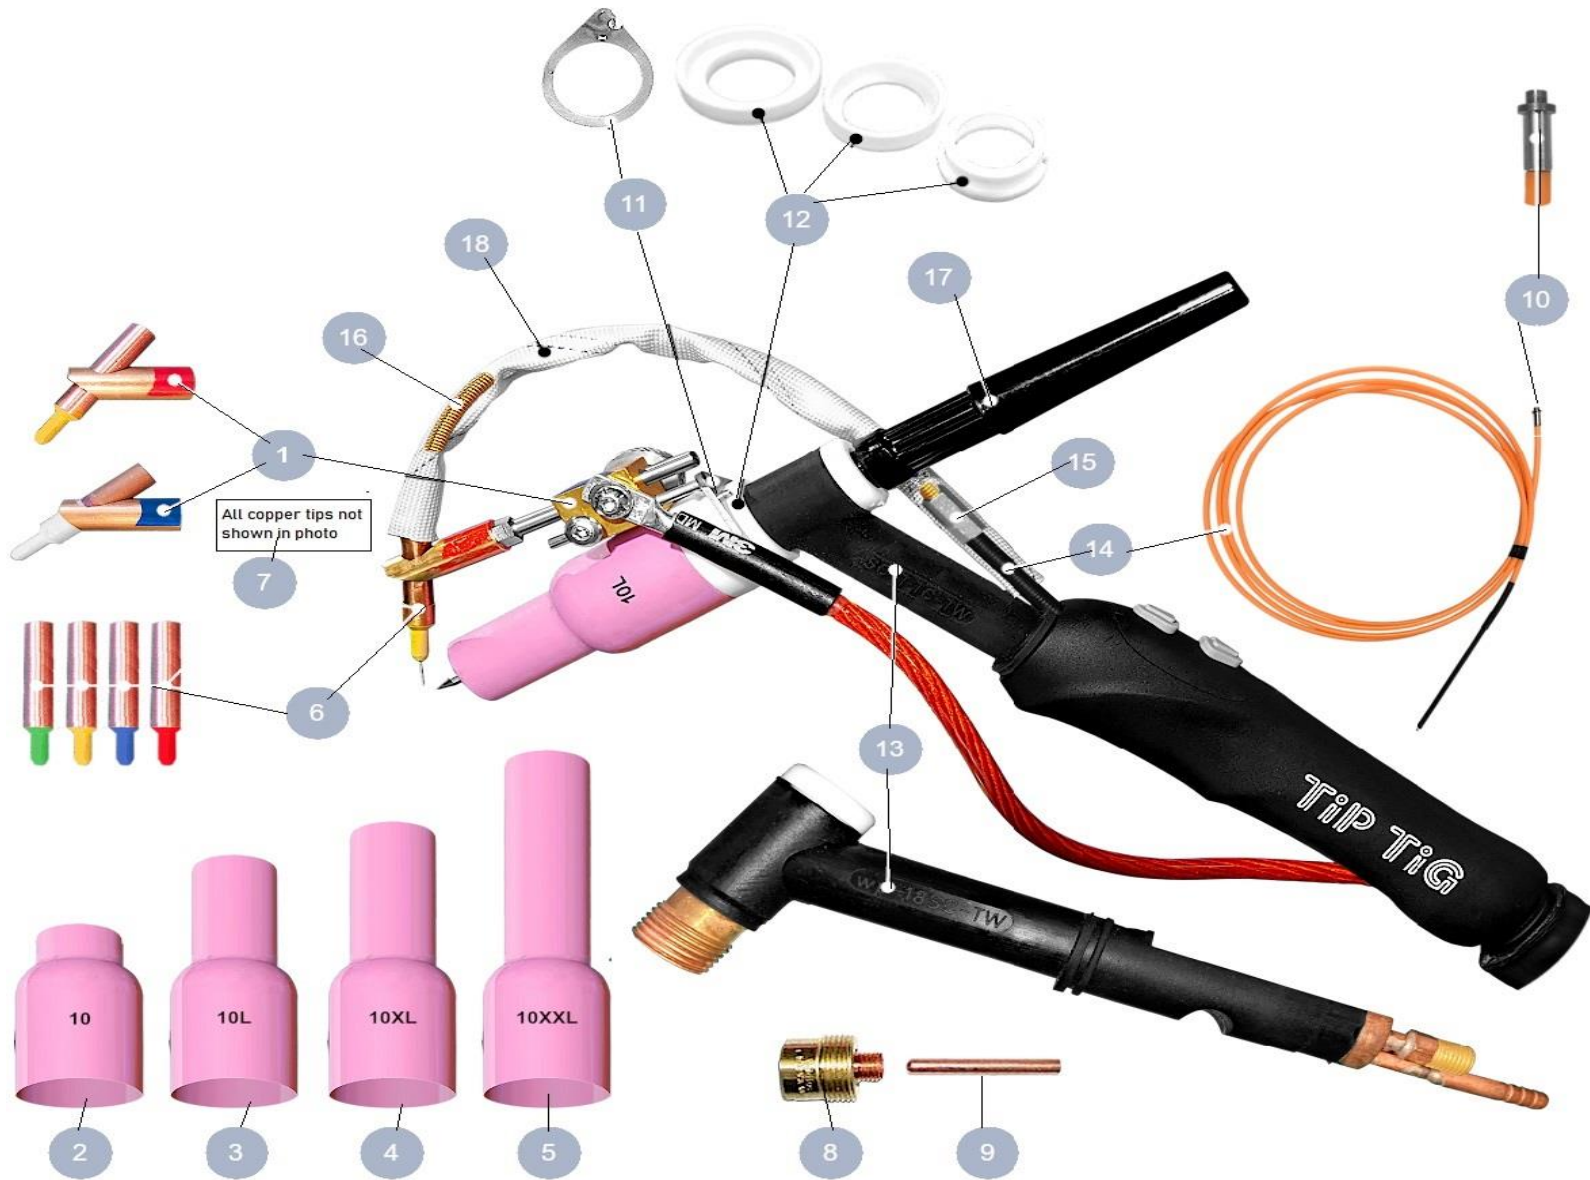

TiPTiG Hotwire Water Cooled Torch 18 SC TW

Position	Item Description	Order Number
1	TiP TiG Gap Holder Set 39° Blue	for Fillet Welding 77700686
	TiP TiG Gap Holder Set 42° Red	for Root Pass / Pipe Welding 77700685
2	TiP TiG Gas Nozzle Jumbo, Size 6	3/8" - 48 mm long 77700530
	TiP TiG Gas Nozzle Jumbo, Size 8	1/2" - 48 mm long 77700532
	TiP TiG Gas Nozzle Jumbo, Size 10	5/8" -48 mm long 77700533
	TiP TiG Gas Nozzle Jumbo, Size 12	3/4" - 48 mm long 77700534
3	TiP TiG Gas Nozzle Jumbo, Size 6L	3/8" - 70 mm long 77700570
	TiP TiG Gas Nozzle Jumbo, Size 8L	1/2"- 70 mm long 77700571
	TiP TiG Gas Nozzle Jumbo, Size 10L	5/8" - 70 mm long 77700572
	TiP TiG Gas Nozzle Jumbo, Size 12L	3/4" - 70 mm long 77700573
4	TiP TiG Gas Nozzle Jumbo, Size 6XL	3/8"- 82 mm long 77700575
	TiP TiG Gas Nozzle Jumbo, Size 8XL	1/2" 82 mm long 77700576
	TiP TiG Gas Nozzle Jumbo, Size 10XL	5/8" - 82 mm long 77700577
	TiP TiG Gas Nozzle Jumbo, Size 12XL	3/4" 82 mm long 77700578
5	TiP TiG Gas Nozzle Jumbo, Size 6XXL	3/8" - 120 mm long 77700585
	TiP TiG Gas Nozzle Jumbo, Size 8XXL	1/2"- 120 mm long 77700586
	TiP TiG Gas Nozzle Jumbo, Size 10XXL	5/8" - 120 mm long 77700587
	TiP TiG Gas Nozzle Jumbo, Size 12XXL	3/4" - 120 mm long 77700588
6	TiP TiG Wire Nozzle 40 mm, Green,	.030, without Bronze Spiral 77700570-T
	TiP TiG Wire Nozzle 40 mm, Yellow,	.035, without Bronze Spiral 77700571-T
	TiP TiG Wire Nozzle 40 mm, Blue,	.045, without Bronze Spiral 77700572-T
7	TIP TIG Copper tips	0.035 77700536
	TIP TIG Copper tips	0.045 77700537
8	TiP TiG Gas Lens Jumbo Ø 2.4 mm	3/32" 99900524
	TiP TiG Gas Lens Jumbo Ø 3.2 mm	1/8" 99900526
	TiP TiG Gas Lens Jumbo Ø 4.0 mm	5/32" 99900528