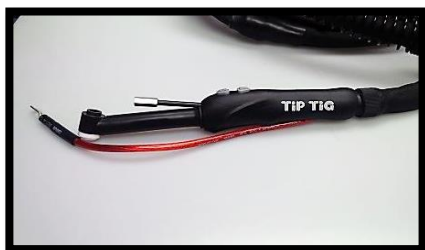

TIP TIP - HOTWIRE WP 20 SC TORCH

Materials: Steel/Stainless/Aluminum

Duty Cycle: 280A / 100%

COMPLETE TORCH ASSEMBLY

10002480	TIP TIG WP 20 FLEX HEAD SC TORCH ASSY WITH ORANGE LINER (14ft)	\$995.00	ea.
10002483	TIP TIG WP 20 FLEX HEAD SC TORCH W/ORANGE LINER (20.5ft)	\$1,115.00	ea.

INTERNAL PARTS

1	99906010	TIP TIG TORCH POWER CABLE 10mm ² (14 ft)	\$134.00	ea.
2	77700198	TIP TIG TORCH BLUE WATER HOSE WITH CONNECTION FITTING	\$20.00	ea.
3	99906018	TIP TIP GREY CONNECTING CABLE 4*0,5mm ² (14.5ft)	\$29.57	ea.
4	60000112-A	HOTWIRE (RED) CABLE ASSEMBLY (16ft)	\$66.65	ea.
5	99906016	TIP TIG TORCH GAS HOSE, BLACK ID3-W1 - (14.5ft)	\$15.70	ea.
	99906212	TIP TIG BLACK LINER Ø 4,8*2,3m w/180mm WIRE FEED CONDUIT (14.5ft)	\$27.50	ea.
	99906213	TIP TIG BLACK LINER Ø 4,8*2,3mm w/180mm WIRE FEEN CONDUIT (20.5ft)	\$38.25	ea.
	99906225	TIP TIG ORANGE LINER WITH BRONZE SPIRAL LINER (14ft)	\$90.65	ea.
	99906226	TIP TIG ORANGE LINER WITH BRONZE SPIRAL (20.5ft)	\$124.60	ea.
	99906227	TIP TIG ORANGE LINER WITH BRONZE SPIRAL (23 ft)	\$136.00	ea.

TORCH BODY

77700236	TIP TIG TORCH BODY 20 FLEX HEAD	\$211.75	ea.
----------	---------------------------------	----------	-----

FEEDER CONNECTION PARTS (FROM LEFT TO RIGHT)

1	60000158	MALE DINSE CONNECTOR (RED HOT WIRE)	\$8.70	ea.
2	95500386	TIP TIG BRASS WATER INLET CONNECTOR G3/8" RH (BLUE HOSE)	\$6.75	ea.
3	77700158	TIP TIG GAS CONNECTION NUT - G1/4" RH (BLACK HOSE)	\$3.15	ea.
4	77700356	SERIES 5- PIN BAJONET CONNECTOR (GREY CABLE)	\$44.05	ea.
5	95500388	CURRENT/WATER CONNECTION BRASS NUT G3/8" LH (POWER CABLE)	\$6.75	ea.
6	95500810	TIP TIG hand torch central connection complete	\$64.90	ea.