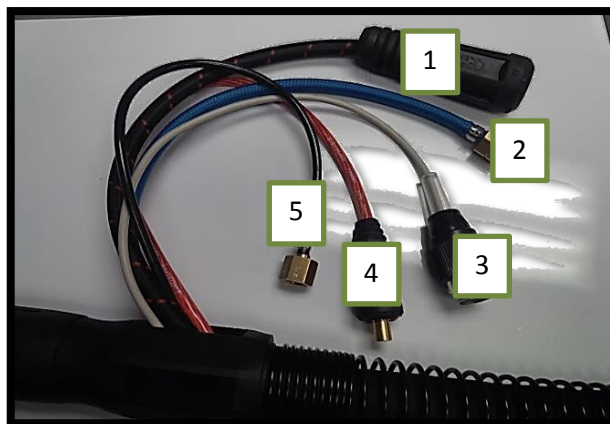

TIP TIP - HOTWIRE WP 20 SC TORCH

Materials: Steel/Stainless/Aluminum

Duty Cycle: 280A / 100%

COMPLETE TORCH ASSEMBLY

10002480	TIP TIG WP 20 FLEX HEAD SC TORCH ASSY WITH ORANGE LINER (14ft)	\$995.00	ea.
10002483	TIP TIG WP 20 FLEX HEAD SC TORCH W/ORANGE LINER (20.5ft)	\$1,115.00	ea.

INTERNAL PARTS

1	99906010	TIP TIG TORCH POWER CABLE 10mm ² (14 ft)	\$134.00	ea.
2	77700198	TIP TIG TORCH BLUE WATER HOSE WITH CONNECTION FITTING	\$20.00	ea.
3	99906018	TIP TIP GREY CONNECTING CABLE 4*0,5mm ² (14.5ft)	\$29.57	ea.
4	60000112-A	HOTWIRE (RED) CABLE ASSEMBLY (16ft)	\$66.65	ea.
5	99906016	TIP TIG TORCH GAS HOSE, BLACK ID3-W1 - (14.5ft)	\$15.70	ea.
	99906212	TIP TIG BLACK LINER Ø 4,8*2,3m w/180mm WIRE FEED CONDUIT (14.5ft)	\$27.50	ea.
	99906213	TIP TIG BLACK LINER Ø 4,8*2,3mm w/180mm WIRE FEEN CONDUIT (20.5ft)	\$38.25	ea.
	99906225	TIP TIG ORANGE LINER WITH BRONZE SPIRAL LINER (14ft)	\$90.65	ea.
	99906226	TIP TIG ORANGE LINER WITH BRONZE SPIRAL (20.5ft)	\$124.60	ea.
	99906227	TIP TIG ORANGE LINER WITH BRONZE SPIRAL (23 ft)	\$136.00	ea.

TORCH BODY

77700236	TIP TIG TORCH BODY 20 FLEX HEAD	\$211.75	ea.
----------	---------------------------------	----------	-----

FEEDER CONNECTION PARTS (FROM LEFT TO RIGHT)

1	60000158	MALE DINSE CONNECTOR (RED HOT WIRE)	\$8.70	ea.
2	95500386	TIP TIG BRASS WATER INLET CONNECTOR G3/8" RH (BLUE HOSE)	\$6.75	ea.
3	77700158	TIP TIG GAS CONNECTION NUT - G1/4" RH (BLACK HOSE)	\$3.15	ea.
4	77700356	SERIES 5- PIN BAJONET CONNECTOR (GREY CABLE)	\$44.05	ea.
5	95500388	CURRENT/WATER CONNECTION BRASS NUT G3/8" LH (POWER CABLE)	\$6.75	ea.
6	95500810	TIP TIG hand torch central connection complete	\$64.90	ea.