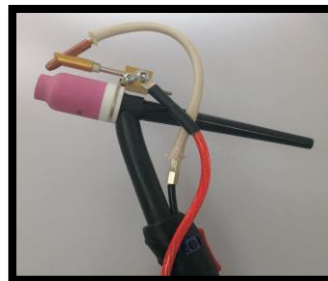

INTERNAL PARTS

1	99906010	TIP TIG TORCH POWER CABLE 10mm ² (14 ft)	\$134.00	ea.
2	77700198	TIP TIG TORCH BLUE WATER HOSE WITH CONNECTION FITTING	\$20.00	ea.
3	99906018	TIP TIP GREY CONNECTING CABLE 4*0,5mm ² (14.5ft)	\$29.57	ea.
4	60000112-A	HOTWIRE (RED) CABLE ASSEMBLY (16ft)	\$66.65	ea.
5	99906016	TIP TIG TORCH GAS HOSE, BLACK ID3-W1 - (14.5ft)	\$15.70	ea.
	99906212	TIP TIG BLACK LINER Ø 4,8*2,3m w/180mm WIRE FEED CONDUIT (14.5ft)	\$27.50	ea.
	99906213	TIP TIG BLACK LINER Ø 4,8*2,3mm w/180mm WIRE FEEN CONDUIT (20.5ft)	\$38.25	ea.
	99906225	TIP TIG ORANGE LINER WITH BRONZE SPIRAL LINER (14ft)	\$90.65	ea.
	99906226	TIP TIG ORANGE LINER WITH BRONZE SPIRAL (20.5ft)	\$124.60	ea.
	99906227	TIP TIG ORANGE LINER WITH BRONZE SPIRAL (23 ft)	\$136.00	ea.

TORCH BODY

77700236	TIP TIG TORCH BODY 20 FLEX HEAD	\$211.75	ea.
----------	---------------------------------	----------	-----

FEEDER CONNECTION PARTS (FROM LEFT TO RIGHT)

1	60000158	MALE DINSE CONNECTOR (RED HOT WIRE)	\$8.70	ea.
2	95500386	TIP TIG BRASS WATER INLET CONNECTOR G3/8" RH (BLUE HOSE)	\$6.75	ea.
3	77700158	TIP TIG GAS CONNECTION NUT - G1/4" RH (BLACK HOSE)	\$3.15	ea.
4	77700356	SERIES 5- PIN BAJONET CONNECTOR (GREY CABLE)	\$44.05	ea.
5	95500388	CURRENT/WATER CONNECTION BRASS NUT G3/8" LH (POWER CABLE)	\$6.75	ea.
6	95500810	TIP TIG hand torch central connection complete	\$64.90	ea.

HANDLE PARTS

Current Assembly

Current Switch Assembly

Older Assembly

CURRENT ASSEMBLY

99903436	TIP TIG TORCH HANDLE	\$86.35	
99903438	TIP TIG GREY PUSH BUTTON TORCH SWITCH ASSEMBLY WITH COVER	\$42.90	
99903439	TIP TIG TORCH HANDLE SWITCH WITH 30cm CABLE (ASSEMBLY)	\$52.50	

OLDER STYLE

99903405	TIP TIG HANDLE ERGO ROCKER SWITCH	\$103.75	
----------	-----------------------------------	----------	--

CONSUMABLES - LARGE CONFIGURATION (20)

Gas Lens

99900110	20SC HD LARGE GAS LENS 1/16"	\$28.41	ea.
99900112	20SC HD LARGE GAS LENS 3/32"	\$28.41	ea.
99900114	20SC HD LARGE GAS LENS 1/8"	\$28.41	ea.