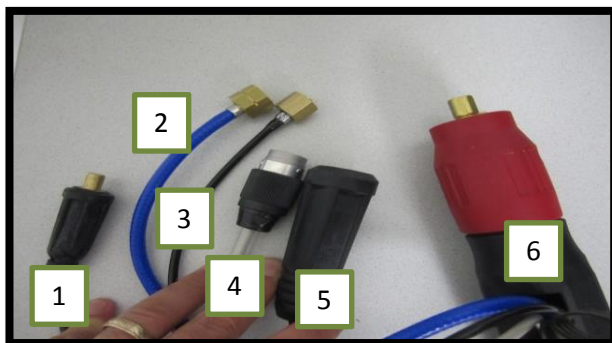

INTERNAL PARTS

1	99906010	TIP TIG TORCH POWER CABLE 10mm ² (14 ft)	\$134.00	ea.
2	77700198	TIP TIG TORCH BLUE WATER HOSE WITH CONNECTION FITTING	\$20.00	ea.
3	99906018	TIP TIP GREY CONNECTING CABLE 4*0,5mm ² (14.5ft)	\$29.57	ea.
4	60000112-A	HOTWIRE (RED) CABLE ASSEMBLY (16ft)	\$66.65	ea.
5	99906016	TIP TIG TORCH GAS HOSE, BLACK ID3-W1 - (14.5ft)	\$15.70	ea.
	99906212	TIP TIG BLACK LINER Ø 4,8*2,3m w/180mm WIRE FEED CONDUIT (14.5ft)	\$27.50	ea.
	99906213	TIP TIG BLACK LINER Ø 4,8*2,3mm w/180mm WIRE FEEN CONDUIT (20.5ft)	\$38.25	ea.
	99906225	TIP TIG ORANGE LINER WITH BRONZE SPIRAL LINER (14ft)	\$90.65	ea.
	99906226	TIP TIG ORANGE LINER WITH BRONZE SPIRAL (20.5ft)	\$124.60	ea.
	99906227	TIP TIG ORANGE LINER WITH BRONZE SPIRAL (23 ft)	\$136.00	ea.

TORCH BODY

77700236	TIP TIG TORCH BODY 20 FLEX HEAD	\$211.75	ea.
----------	---------------------------------	----------	-----

FEEDER CONNECTION PARTS (FROM LEFT TO RIGHT)

1	60000158	MALE DINSE CONNECTOR (RED HOT WIRE)	\$8.70	ea.
2	95500386	TIP TIG BRASS WATER INLET CONNECTOR G3/8" RH (BLUE HOSE)	\$6.75	ea.
3	77700158	TIP TIG GAS CONNECTION NUT - G1/4" RH (BLACK HOSE)	\$3.15	ea.
4	77700356	SERIES 5- PIN BAJONET CONNECTOR (GREY CABLE)	\$44.05	ea.
5	95500388	CURRENT/WATER CONNECTION BRASS NUT G3/8" LH (POWER CABLE)	\$6.75	ea.
6	95500810	TIP TIG hand torch central connection complete	\$64.90	ea.