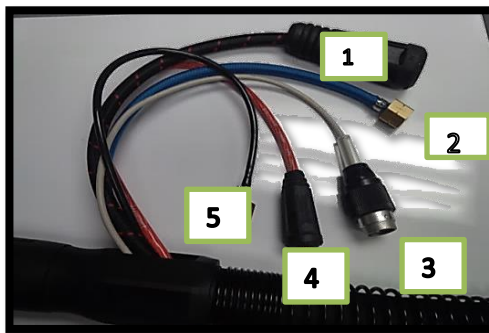

TIP TIG HOTWIRE 18 SUPER COOL TORCH

Materials: Steel/Stainless/Aluminum
Duty Cycle 400A / 100%

COMPLETE TORCH ASSEMBLY

10002461	TIP TIG 18 SC HW TORCH WITH ORANGE LINER (14FT)	\$995.00	ea.
10002465	TIP TIG 18 SC TORCH W/ORANGE LINER (STEEL/STAINLESS/ALUM) (20.5 F	\$1,235.00	ea.
10002463	TIP TIG HW 18 SC TORCH WITH U/D BUTTON AND ORANGE LINER (14 FT)	\$1,115.00	ea.

INTERNAL PARTS

1	99906010	TIP TIG TORCH POWER CABLE 10mm ² , 4,25m	\$134.00	ea.
2	77700198	TIP TIG TORCH BLUE WATER HOSE WITH CONNECTION FITTING	\$20.00	ea.
3	99906018	TIP TIP GREY CONNECTING CABLE 4*0,5mm ² (14.5ft)	\$29.57	ea.
4	60000112-A	HOTWIRE (RED) CABLE ASSEMBLY (16ft)	\$66.65	ea.
5	99906016	TIP TIG TORCH GAS HOSE, BLACK ID3-W1 (12.5ft)	\$15.70	ea.
	99906212	TIP TIG BLACK LINER Ø 4,8*2,3mm w/180mm WIRE FEED CONDUIT (15FT)	\$27.50	ea.
	99906213	TIP TIG BLACK LINER Ø 4,8*2,3mm W/ WIRE FEED CONDUIT (20.5ft)	\$38.25	ea.
	99906225	TIP TIG ORANGE LINER WITH BRONZE SPIRAL LINER (14ft)	\$90.65	ea.
	99906226	TIP TIG ORANGE LINER WITH BRONZE SPIRAL (20.5ft)	\$124.60	ea.
	99906227	TIP TIG ORANGE LINER WITH BRONZE SPIRAL (23 ft)	\$136.00	ea.

TORCH BODY

99903360	TIP TiG WP 18SC TORCH BODY	\$163.65 ea.
----------	----------------------------	--------------

FEEDER CONNECTION PARTS (FROM LEFT TO RIGHT)

1	60000158	MALE DINSE CONNECTOR (HOTWIRE CABLE)	\$8.70 ea.
2	95500386	TIP TiG BRASS WATER INLET CONNECTOR G3/8" RH (BLUE HOSE)	\$6.75 ea.
3	77700158	TIP TiG GAS CONNECTION NUT - G1/4" RH (BLACK HOSE)	\$3.15 ea.
4	77700356	SERIES 5-PIN BAJONET CONNECTOR (GREY CABLE)	\$44.05 ea.
5	95500388	TIP TiG CURRENT/WATER CONNECTION NUT G3/8" LH (Power Cable)	\$6.75 ea.
6	95500810	TIP TiG hand torch central connection complete	\$64.90 ea.