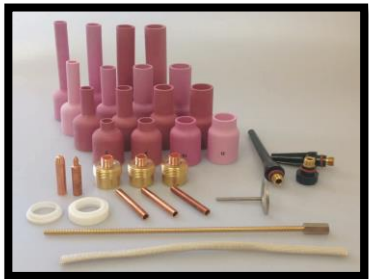

TORCH BODY

99903360	TIP TiG WP 18SC TORCH BODY	\$163.65 ea.
----------	----------------------------	--------------

FEEDER CONNECTION PARTS (FROM LEFT TO RIGHT)

1	60000158	MALE DINSE CONNECTOR (HOTWIRE CABLE)	\$8.70 ea.
2	95500386	TIP TiG BRASS WATER INLET CONNECTOR G3/8" RH (BLUE HOSE)	\$6.75 ea.
3	77700158	TIP TiG GAS CONNECTION NUT - G1/4" RH (BLACK HOSE)	\$3.15 ea.
4	77700356	SERIES 5-PIN BAJONET CONNECTOR (GREY CABLE)	\$44.05 ea.
5	95500388	TIP TiG CURRENT/WATER CONNECTION NUT G3/8" LH (Power Cable)	\$6.75 ea.
6	95500810	TIP TiG hand torch central connection complete	\$64.90 ea.

HANDLE PARTS

Current Assembly

Switch Assembly

Older Style

CURRENT ASSEMBLY

99903436	TIP TiG TORCH HANDLE	\$86.35 ea.
99903438	TIP TiG GREY PUSH BUTTON TORCH SWITCH ASSEMBLY WITH COVER	\$42.90 ea.
99903439	TIP TiG TORCH HANDLE SWITCH WITH 30cm CABLE (ASSEMBLY)	\$52.50 ea.

OLDER STYLE

99903405	TIP TiG HANDLE ERGO ROCKER SWITCH	\$103.75 ea.
----------	-----------------------------------	--------------

CONSUMABLES - LARGE CONFIGURATION

Gas Lens

99900524	18SC GAS LENS 3/32" - LARGE	\$15.00	ea.
99900526	18SC GAS LENS 1/8" - LARGE	\$15.00	ea.
99900528	18SC GAS LENS 5/32" - LARGE	\$15.00	ea.

Collets

99901031	18 SC COLLET 3/32" - LARGE	\$5.50	ea.
99901032	18 SC COLLET 1/8" - LARGE	\$5.50	ea.
99901033	18 SC COLLET 5/32" - LARGE	\$5.50	ea.

Ring

77700630	TIP TIG BLOCK HOLDER - OUTSIDE PIN	\$16.80	ea.
77700631	TIP TIG BLOCK HOLDER - INSIDE PIN	\$16.80	ea.