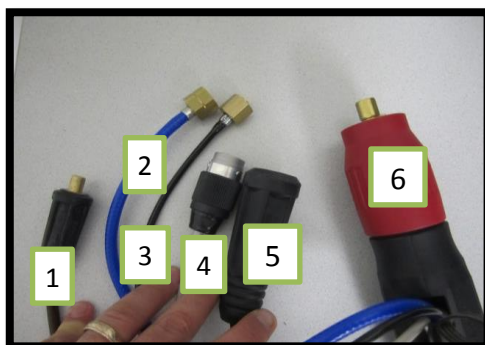

INTERNAL PARTS

1	99906010	TIP TIG TORCH POWER CABLE 10mm ² , 4,25m	\$134.00	ea.
2	77700198	TIP TIG TORCH BLUE WATER HOSE WITH CONNECTION FITTING	\$20.00	ea.
3	99906018	TIP TIP GREY CONNECTING CABLE 4*0,5mm ² (14.5ft)	\$29.57	ea.
4	60000112-A	HOTWIRE (RED) CABLE ASSEMBLY (16ft)	\$66.65	ea.
5	99906016	TIP TIG TORCH GAS HOSE, BLACK ID3-W1 (12.5ft)	\$15.70	ea.
	99906212	TIP TIG BLACK LINER Ø 4,8*2,3mm w/180mm WIRE FEED CONDUIT (15FT)	\$27.50	ea.
	99906213	TIP TIG BLACK LINER Ø 4,8*2,3mm W/ WIRE FEED CONDUIT (20.5ft)	\$38.25	ea.
	99906225	TIP TIG ORANGE LINER WITH BRONZE SPIRAL LINER (14ft)	\$90.65	ea.
	99906226	TIP TIG ORANGE LINER WITH BRONZE SPIRAL (20.5ft)	\$124.60	ea.
	99906227	TIP TIG ORANGE LINER WITH BRONZE SPIRAL (23 ft)	\$136.00	ea.

TORCH BODY

99903360	TIP TiG WP 18SC TORCH BODY	\$163.65 ea.
----------	----------------------------	--------------

FEEDER CONNECTION PARTS (FROM LEFT TO RIGHT)

1	60000158	MALE DINSE CONNECTOR (HOTWIRE CABLE)	\$8.70 ea.
2	95500386	TIP TiG BRASS WATER INLET CONNECTOR G3/8" RH (BLUE HOSE)	\$6.75 ea.
3	77700158	TIP TiG GAS CONNECTION NUT - G1/4" RH (BLACK HOSE)	\$3.15 ea.
4	77700356	SERIES 5-PIN BAJONET CONNECTOR (GREY CABLE)	\$44.05 ea.
5	95500388	TIP TiG CURRENT/WATER CONNECTION NUT G3/8" LH (Power Cable)	\$6.75 ea.
6	95500810	TIP TiG hand torch central connection complete	\$64.90 ea.