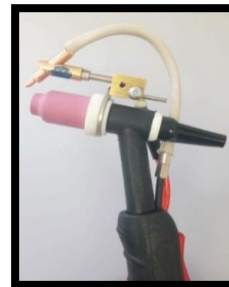

CONSUMABLES -LARGE CONFIGURATION (CON'T)

Nozzles - Con't

77700575	LARGE CERAMIC NOZZLE #6XL (3/8")	$10.25	ea.
77700576	LARGE CERAMIC NOZZLE #8XL (1/2")	$10.25	ea.
77700577	LARGE CERAMIC NOZZLE #10XL (5/8")	$10.25	ea.
77700578	LARGE CERAMIC NOZZLE #12XL (3/4")	$10.25	ea.
77700585	LARGE CERAMIC NOZZLE #6XXL (3/8")	$15.00	ea.
77700586	LARGE CERAMIC NOZZLE #8XXL (1/2")	$15.00	ea.
77700587	LARGE CERAMIC NOZZLE #10XXL (5/8")	$15.00	ea.
77700588	LARGE CERAMIC NOZZLE #12XXL (3/4")	$15.00	ea.

Back Caps

77700240	18SC SHORT BACK CAP	$5.05	ea.
77700241	18SC MEDIUM BACK CAP	$5.25	ea.
77700242	18SC LARGE BACK CAP	$5.75	ea.

Spare Parts Box - Large

77701000-B	TIP TIG WP 18 SC CONSUMABLE PARTS KIT - LARGE	$860.00	ea.

CONSUMABLES - MEDIUM CONFIGURATION

Gas Lens

99900024	TIP TIG GAS LENS 3/32 18SC SMALL	$21.00	ea.
99900026	TIP TIG GAS LENS 1/8 18SC SMALL	$21.00	ea.
99900028	TIP TIG GAS LENS 5/32 18SC SMALL	$21.00	ea.

Collets

99901031	18SC HD JUMBO COLLET 3/32"	$5.50	ea.
99901032	18SC HD JUMBO COLLET 1/8"	$5.50	ea.
99901033	18SC HD JUMBO COLLET 5/32"	$5.50	ea.