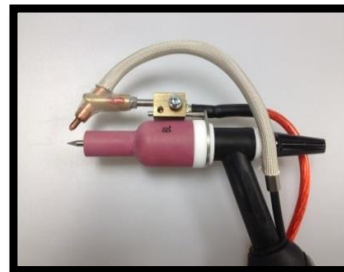

INTERNAL PARTS

1	99906010	TIP TIG TORCH POWER CABLE 10mm ² , 4,25m	\$134.00	ea.
2	77700198	TIP TIG TORCH BLUE WATER HOSE WITH CONNECTION FITTING	\$20.00	ea.
3	99906018	TIP TIP GREY CONNECTING CABLE 4*0,5mm ² (14.5ft)	\$29.57	ea.
4	60000112-A	HOTWIRE (RED) CABLE ASSEMBLY (16ft)	\$66.65	ea.
5	99906016	TIP TIG TORCH GAS HOSE, BLACK ID3-W1 (12.5ft)	\$15.70	ea.
	99906212	TIP TIG BLACK LINER Ø 4,8*2,3mm w/180mm WIRE FEED CONDUIT (15FT)	\$27.50	ea.
	99906213	TIP TIG BLACK LINER Ø 4,8*2,3mm W/ WIRE FEED CONDUIT (20.5ft)	\$38.25	ea.
	99906225	TIP TIG ORANGE LINER WITH BRONZE SPIRAL LINER (14ft)	\$90.65	ea.
	99906226	TIP TIG ORANGE LINER WITH BRONZE SPIRAL (20.5ft)	\$124.60	ea.
	99906227	TIP TIG ORANGE LINER WITH BRONZE SPIRAL (23 ft)	\$136.00	ea.

TORCH BODY

99903360	TIP TiG WP 18SC TORCH BODY	\$163.65 ea.
----------	----------------------------	--------------

FEEDER CONNECTION PARTS (FROM LEFT TO RIGHT)

1	60000158	MALE DINSE CONNECTOR (HOTWIRE CABLE)	\$8.70 ea.
2	95500386	TIP TiG BRASS WATER INLET CONNECTOR G3/8" RH (BLUE HOSE)	\$6.75 ea.
3	77700158	TIP TiG GAS CONNECTION NUT - G1/4" RH (BLACK HOSE)	\$3.15 ea.
4	77700356	SERIES 5-PIN BAJONET CONNECTOR (GREY CABLE)	\$44.05 ea.
5	95500388	TIP TiG CURRENT/WATER CONNECTION NUT G3/8" LH (Power Cable)	\$6.75 ea.
6	95500810	TIP TiG hand torch central connection complete	\$64.90 ea.

HANDLE PARTS

Current Assembly

Switch Assembly

Older Style

CURRENT ASSEMBLY

99903436	TIP TiG TORCH HANDLE	\$86.35 ea.
99903438	TIP TiG GREY PUSH BUTTON TORCH SWITCH ASSEMBLY WITH COVER	\$42.90 ea.
99903439	TIP TiG TORCH HANDLE SWITCH WITH 30cm CABLE (ASSEMBLY)	\$52.50 ea.

OLDER STYLE

99903405	TIP TiG HANDLE ERGO ROCKER SWITCH	\$103.75 ea.
----------	-----------------------------------	--------------

CONSUMABLES - LARGE CONFIGURATION

Gas Lens

99900524	18SC GAS LENS 3/32" - LARGE	\$15.00	ea.
99900526	18SC GAS LENS 1/8" - LARGE	\$15.00	ea.
99900528	18SC GAS LENS 5/32" - LARGE	\$15.00	ea.