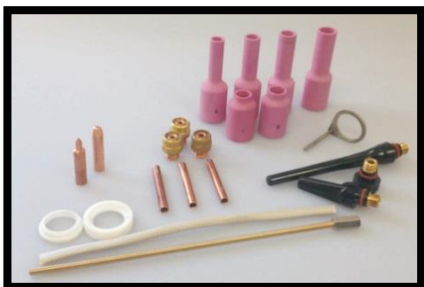

CONSUMABLES -LARGE CONFIGURATION (CON'T)

Nozzles - Con't

77700575	LARGE CERAMIC NOZZLE #6XL (3/8")	$10.25	ea.
77700576	LARGE CERAMIC NOZZLE #8XL (1/2")	$10.25	ea.
77700577	LARGE CERAMIC NOZZLE #10XL (5/8")	$10.25	ea.
77700578	LARGE CERAMIC NOZZLE #12XL (3/4")	$10.25	ea.
77700585	LARGE CERAMIC NOZZLE #6XXL (3/8")	$15.00	ea.
77700586	LARGE CERAMIC NOZZLE #8XXL (1/2")	$15.00	ea.
77700587	LARGE CERAMIC NOZZLE #10XXL (5/8")	$15.00	ea.
77700588	LARGE CERAMIC NOZZLE #12XXL (3/4")	$15.00	ea.

Back Caps

77700240	18SC SHORT BACK CAP	$5.05	ea.
77700241	18SC MEDIUM BACK CAP	$5.25	ea.
77700242	18SC LARGE BACK CAP	$5.75	ea.

Spare Parts Box - Large

77701000-B	TIP TIG WP 18 SC CONSUMABLE PARTS KIT - LARGE	$860.00	ea.

CONSUMABLES - MEDIUM CONFIGURATION

Gas Lens

99900024	TIP TIG GAS LENS 3/32 18SC SMALL	$21.00	ea.
99900026	TIP TIG GAS LENS 1/8 18SC SMALL	$21.00	ea.
99900028	TIP TIG GAS LENS 5/32 18SC SMALL	$21.00	ea.

Collets

99901031	18SC HD JUMBO COLLET 3/32"	$5.50	ea.
99901032	18SC HD JUMBO COLLET 1/8"	$5.50	ea.
99901033	18SC HD JUMBO COLLET 5/32"	$5.50	ea.